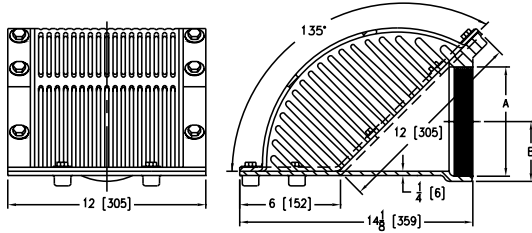

Z160 135° SCUPPER DRAIN

ENGINEERING SPECIFICATION

Zurn ZRB160 135° scupper drain features Dura-Coated cast iron body and plain bronze grate with integral membrane clamp.

Dimensions in inches [mm]			Grate Open Area sq in [cm ²]	Approximate Weight lb [kg]
A	B			
4 [102]	2-9/16 [65]	114 [735]	52 [24]	
6 [152]	3-5/8 [92]			

PREFIXES	DESCRIPTION	PIPE SIZE	LIST PRICE
ZRB160*	D.C.C.I. Body with Plain Bronze Grate	4", 6"	3,843.00
ZB160	D.C.C.I. Body with Polished Bronze Grate	4", 6"	4,393.00
ZN160	D.C.C.I. Body with Polished Nickel Bronze Grate	4", 6"	4,620.00

OUTLETS (SPECIFY PIPE SIZE IN INCHES AND TYPE OF OUTLET)			
OUTLET TYPE	OUTLET DESIGNATION (PIPE SIZE/OUTLET TYPE)	ADD	
IP	Threaded	4IP, 6IP	N/C
SUFFIXES		ADD	
-G	Galvanized Cast Iron	536.00	

SEE LEGACY ADDENDUM ON PAGE 369 FOR MORE INFORMATION

Z161 3" X 10" OBLIQUE SCUPPER DRAIN

ENGINEERING SPECIFICATION

Zurn ZARB161 3" x 10" oblique scupper drain features plain bronze body with gasket and plain bronze grate with integral membrane clamp.

Dimensions in inches [mm]		Grate Open Area sq in [cm ²]	Approximate Weight lb [kg]
A	B		
2 [51]	1-1/4 [32]	19 [123]	23 [10]
3 [76]	1-1/16 [27]		21 [10]