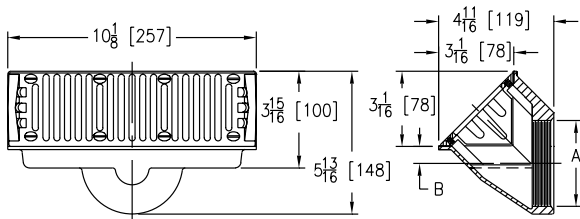

Z160 135° SCUPPER DRAIN

ENGINEERING SPECIFICATION

Zurn ZRB160 135° scupper drain features Dura-Coated cast iron body and plain bronze grate with integral membrane clamp.

Dimensions in inches [mm]			Grate Open Area sq in [cm ²]	Approximate Weight lb [kg]
A	B			
4 [102]	2-9/16 [65]	114 [735]	52 [24]	
6 [152]	3-5/8 [92]			

OUTLETS (SPECIFY PIPE SIZE IN INCHES AND TYPE OF OUTLET)			
OUTLET TYPE	OUTLET DESIGNATION (PIPE SIZE/OUTLET TYPE)	ADD	
IP	Threaded	4IP, 6IP	N/C
SUFFIXES		ADD	
-G	Galvanized Cast Iron	536.00	

SEE LEGACY ADDENDUM ON PAGE 369 FOR MORE INFORMATION

Z161 3" X 10" OBLIQUE SCUPPER DRAIN

ENGINEERING SPECIFICATION

Zurn ZARB161 3" x 10" oblique scupper drain features plain bronze body with gasket and plain bronze grate with integral membrane clamp.

Dimensions in inches [mm]		Grate Open Area sq in [cm ²]	Approximate Weight lb [kg]
A	B		
2 [51]	1-1/4 [32]	19 [123]	23 [10]
3 [76]	1-1/16 [27]		21 [10]

OUTLETS (SPECIFY PIPE SIZE IN INCHES AND TYPE OF OUTLET)			
OUTLET TYPE	OUTLET DESIGNATION (PIPE SIZE/OUTLET TYPE)	ADD	
IP	Threaded	2IP, 3IP	N/C
BEST SELLER		LIST PRICE	
ZARB161-3IP		1,155.00	

Supplied By: